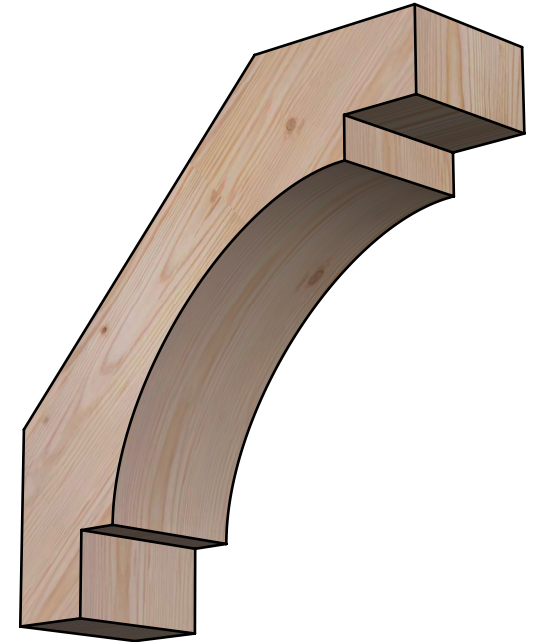

BRC06X18X18MRC00SDF

5 1/2"W X 18"D X 18"H MERCED SMOOTH BRACE, DOUGLAS FIR

SIDE

FRONT

EKENA MILLWORK
 2300 WEST MAIN ST.
 CLARKSVILLE, TX 75426
 TOLL FREE: 866-607-0453
 WWW.EKENAMILLWORK.COM

NOTES

1. INSTALLATION TO BE COMPLETED IN ACCORDANCE WITH MANUFACTURER'S SPECIFICATIONS.
2. DRAWING MAY NOT BE TO SCALE
3. THIS DRAWING IS INTENDED FOR DESIGN AND PLANNING PURPOSES ONLY.
4. ALL INFORMATION CONTAINED HEREIN WAS CURRENT AT THE TIME OF DEVELOPMENT BUT MUST BE REVIEWED AND APPROVED BY THE PRODUCT MANUFACTURER TO BE CONSIDERED ACCURATE.
5. PRODUCTS ARE NOT KILN DRIED. THIS ITEM IS UNIQUE AND WILL CONTAIN THE NATURAL VARIATIONS THAT THE WOOD SPECIES OFFERS. THIS MAY RESULT IN VARIATIONS UP TO 1/4"