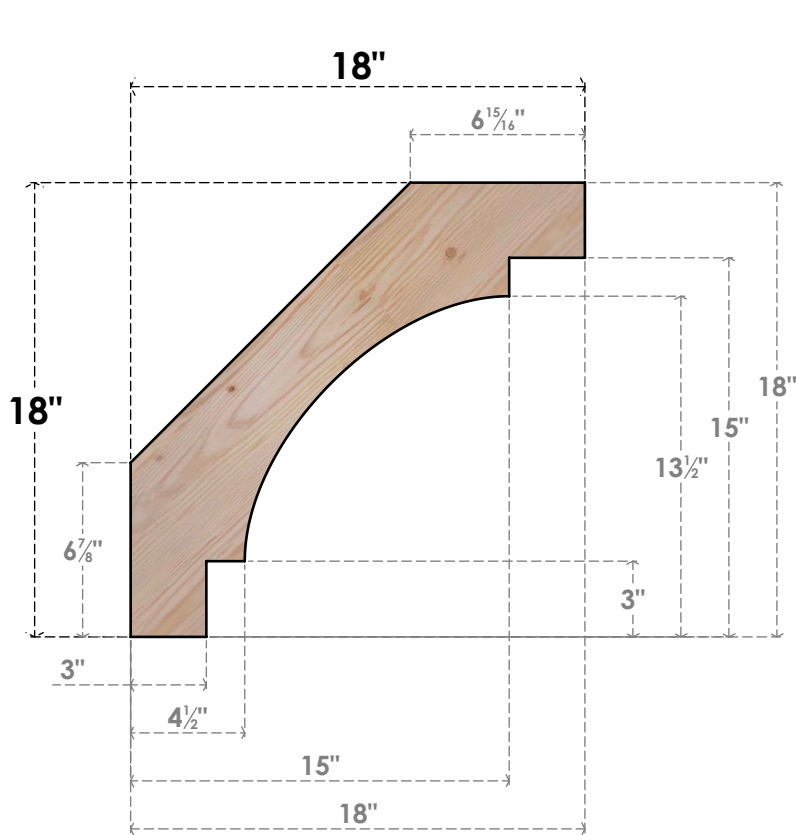

BRC06X18X18MRC00SDF

5 1/2"W X 18"D X 18"H MERCED SMOOTH BRACE, DOUGLAS FIR

SIDE

FRONT

EKENA MILLWORK
 2300 WEST MAIN ST.
 CLARKSVILLE, TX 75426
 TOLL FREE: 866-607-0453
 WWW.EKENAMILLWORK.COM

NOTES

1. INSTALLATION TO BE COMPLETED IN ACCORDANCE WITH MANUFACTURER'S SPECIFICATIONS.
2. DRAWING MAY NOT BE TO SCALE
3. THIS DRAWING IS INTENDED FOR DESIGN AND PLANNING PURPOSES ONLY.
4. ALL INFORMATION CONTAINED HEREIN WAS CURRENT AT THE TIME OF DEVELOPMENT BUT MUST BE REVIEWED AND APPROVED BY THE PRODUCT MANUFACTURER TO BE CONSIDERED ACCURATE.
5. PRODUCTS ARE NOT KILN DRIED. THIS ITEM IS UNIQUE AND WILL CONTAIN THE NATURAL VARIATIONS THAT THE WOOD SPECIES OFFERS. THIS MAY RESULT IN VARIATIONS UP TO 1/4"